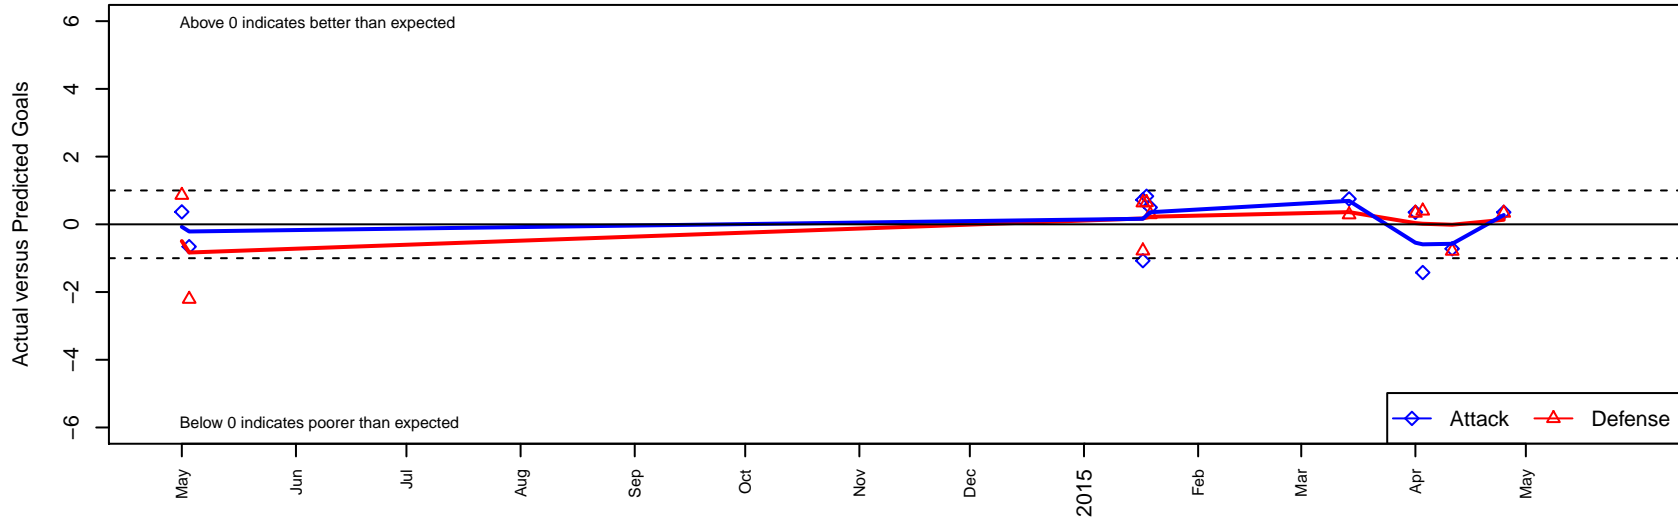

Idaho Rush Premier B97

Idaho Rush Soccer
 Boise, ID
 B97 total strength=1948
 attack=32.97 defense=86.89
 spr league = Spr Idaho D3 U17 U17

alt names used:
 Idaho Rush Premier
 IDAHO RUSH PREMIER U17
 IDAHO RUSH PREMIER (ID)

Venues played:
 2013 Spr Idaho D3 U17/18 U18
 2014 Portland Winter Showcase U17
 2014 Spr Idaho D3 U17 U17

Idaho Rush Premier B97
 Dots are actual minus expected GF (blue circles) and GA (red triangles).
 Blue line is smoothed change in attack strength. Red is smoothed change in defense strength.

**attack and defense variance (black dot)
relative to other teams
and top 10 in region**

**attack and defense rating
relative to others at age
and all opponents in last 13 months**

**attack and defense rating
relative to others at age
and all opponents in last 13 months**

Performance relative to 13 month average

Performance relative to 13 month average

Distribution of opponents
 Red = Lose zone, Blue = Win zone, Green = Even
 Black line separates win/lose zones

lot. A=Neither has attack advantage, B=Opponent has both attack and defense advantage, C=Opponent has both attack and defense disadvantage, D=Both have